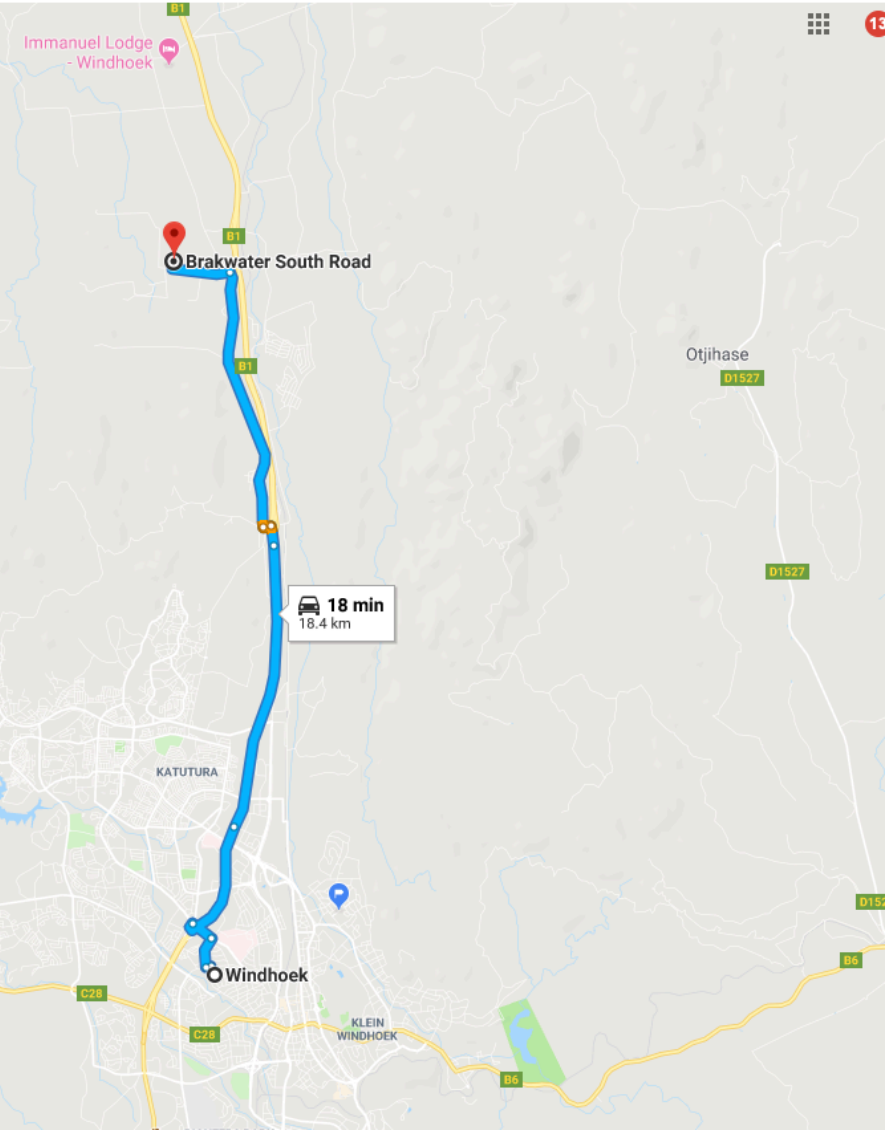

← from Windhoek
to Brakwater S Rd

18 min (18.4 km)
via B1
Fastest route

Windhoek

- > Take Bach Street to Florence Nightingale
  2 min (1.0 km)
- > Drive along Western Bypass and B1. Exit from B1
  7 min (10.1 km)
- > Drive to Brakwater S Rd
  8 min (7.3 km)

Brakwater S Rd

These directions are for planning purposes only. You may find that construction projects, traffic, weather, or other events may cause conditions to differ from the map results, and you should plan your route accordingly. You must obey all signs or notices regarding your route.

Please bring booking confirmation on arrival.

Contact details;
Christa Bergh
+264 (0)812471418
christabergh71@gmail.com